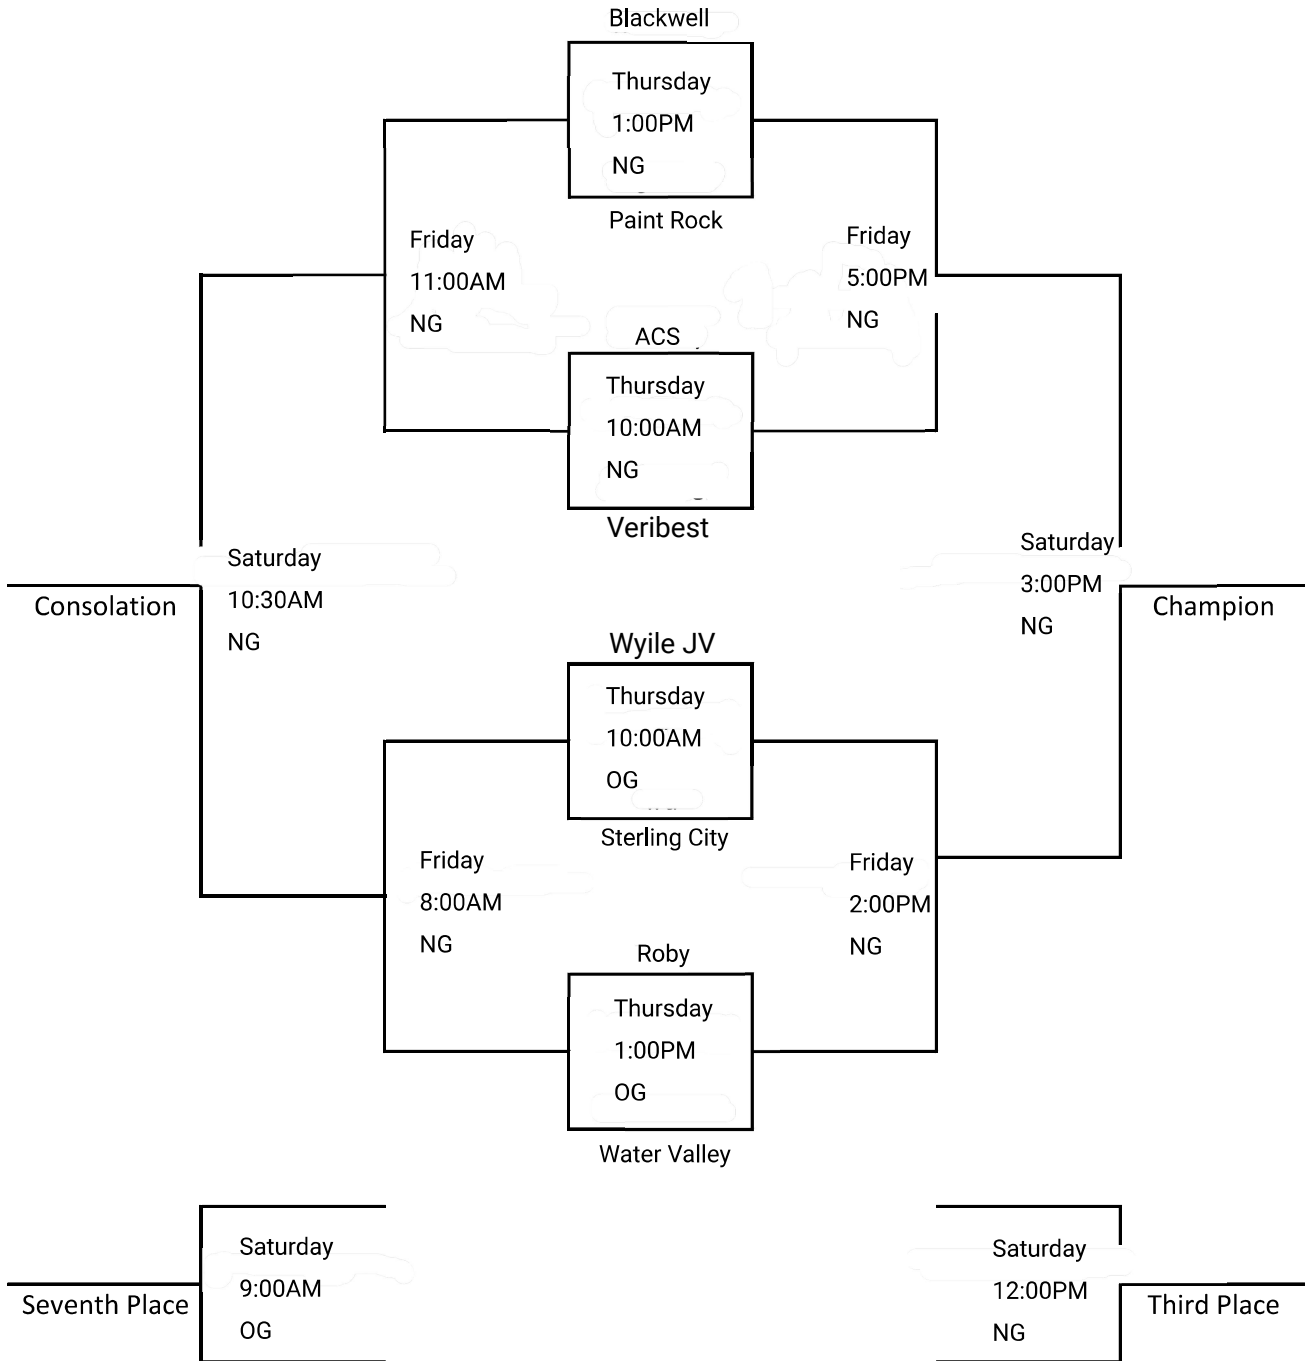

Oak Creek Classic

Girls Bracket

Top Team = White

Top Team = White

NG- New Gym

OG= Old Gym

Top Team = White

Top Team = White